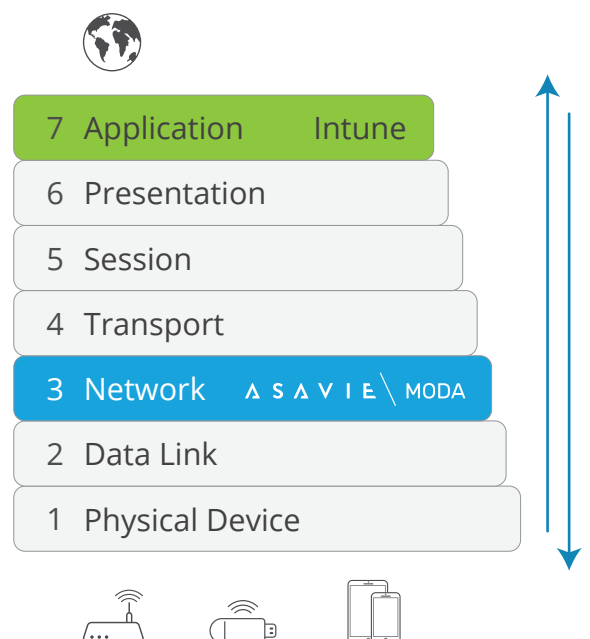

Visibility

Zero-gap visibility of all IP traffic that delivers unparalleled insights and improves the ability of IT teams to make decisions regarding usage policies and security.

Control

Through the integration with Intune, enterprises can extend their usage policies from the device into the network. This translates into extended compliance and productivity without distractions.

Security

Asavie Moda removes data traffic from the public internet, putting it outside the reach of malicious actors. Its content categorization feature blocks unknown or unregistered sites that could trigger a malware attack or inappropriate content.