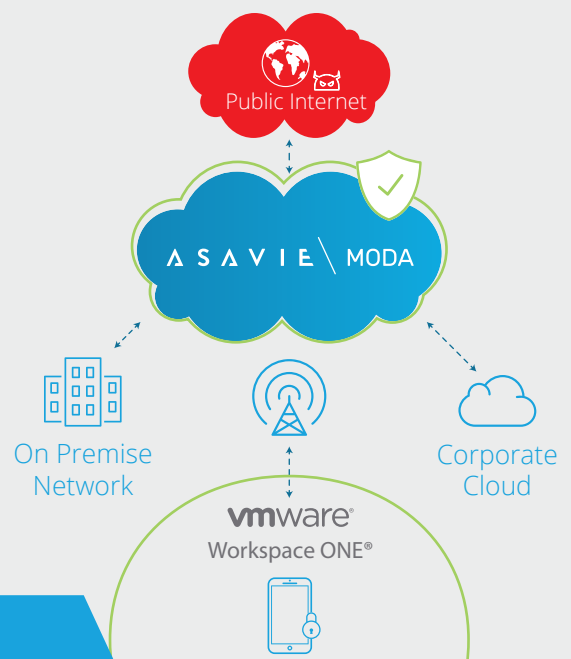

ASAVIE MODA