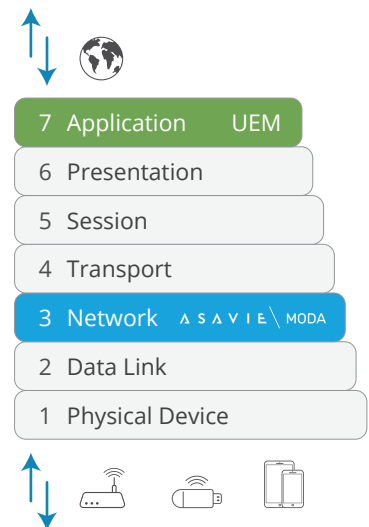

# Asavie Moda & VMWare Workspace ONE UEM

Asavie Moda maximises your investment in mobility and boosts enterprise productivity on a global scale.

Asavie Moda is a network-layer solution that integrates with VMWare Workspace ONE UEM to secure and control data on any type of SIM-enabled device. Its unique position on the network has many positive implications for IT and security teams within the enterprise, such as:

## Visibility

Zero-gap visibility of all IP traffic that delivers unparalleled insights and improves the ability of IT teams to make decisions regarding usage policies and security.