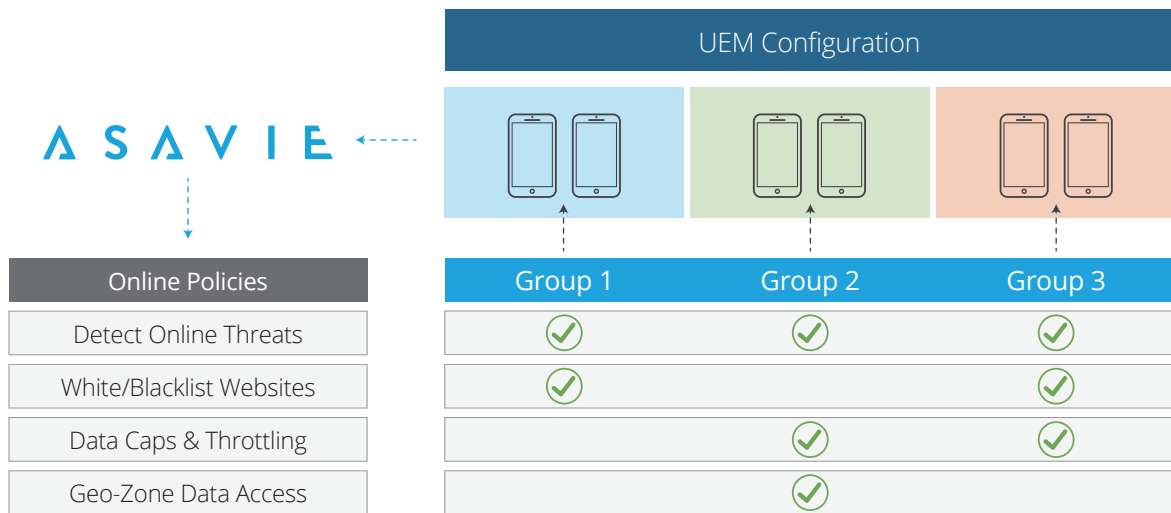

Asavie-Workspace ONE UEM integration

The integration between Workspace ONE UEM and Asavie Moda enables enterprises to extend their security policies to the network level and ensures all mobile devices are always kept in sync.

- Simply connect the two accounts
- Define your preferred policy mappings
- Auto-sync will take it from here minimizing IT complexity

Deep Integration & Synchronization

Asavie Moda incorporates real-time visibility, control and security of mobile data in transit to and from any type of SIM-enabled device. Enterprises can now develop a comprehensive and consistent strategy towards managing the mobile internet experience of their employees.

Why Asavie Moda?

Asavie Moda is an all-in-one mobility solution that is easy to set-up and easy to use.

Full control of data traffic on all SIM-enabled devices means no blind spots in data security.

Asavie Moda takes your data off the public internet, keeping it safe even if the device is lost or stolen.

Asavie Moda connects to Workspace ONE UEM maintaining the solutions in sync, aligning policies and device ownership thus reducing complexity and improving mobile data visibility and control.