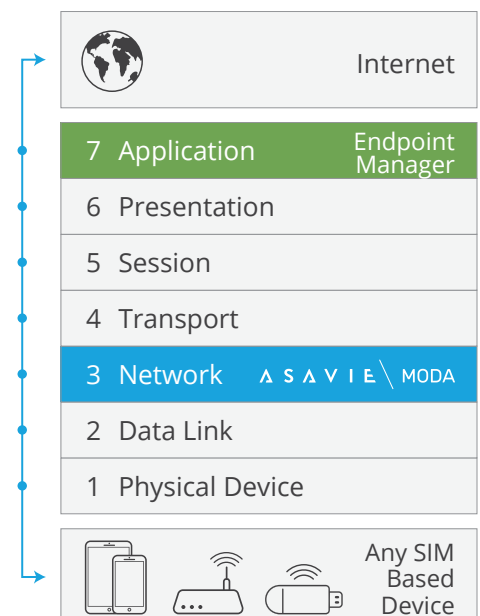

## Visibility

Zero-gap visibility of all IP traffic that delivers unparalleled insights and improves the ability of IT teams to make decisions regarding usage policies and security.

## Control

Through the integration with MS Endpoint Manager, enterprises can extend their usage policies from the device into the network. This translates into extended compliance and productivity without distractions.

## Security

Asavie Moda removes data traffic from the public internet, putting it outside the reach of malicious actors. Its content categorization feature blocks unknown or unregistered sites that could trigger a malware attack or inappropriate content.